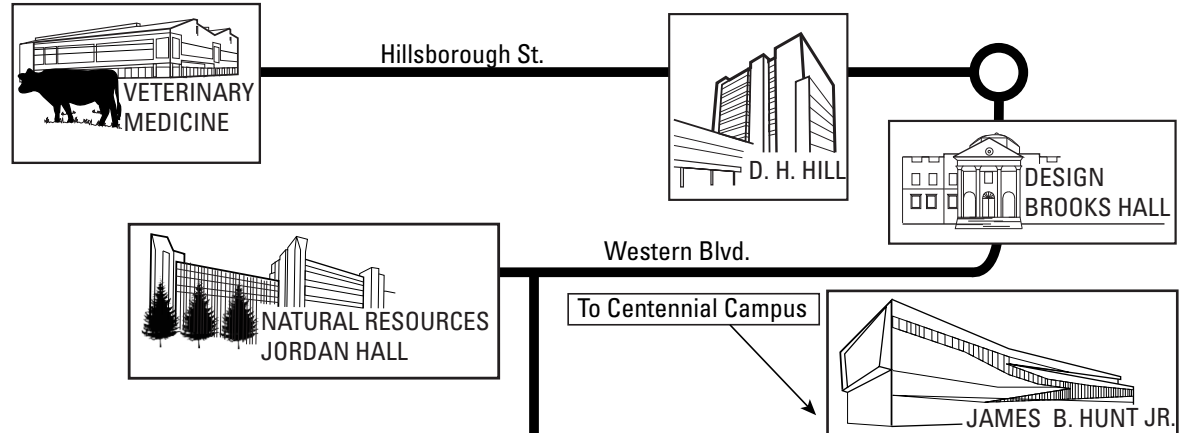

Veterinary Medicine Library

(919) 513-6218
 1060 William Moore Drive
 Campus Box 8401
 Raleigh, NC 27607-8401
www.lib.ncsu.edu/vetmed

www.lib.ncsu.edu/askus
 Chat whenever we're open!

Libraries Hours

Spring Session | **January 1, 2019 – May 14, 2019**