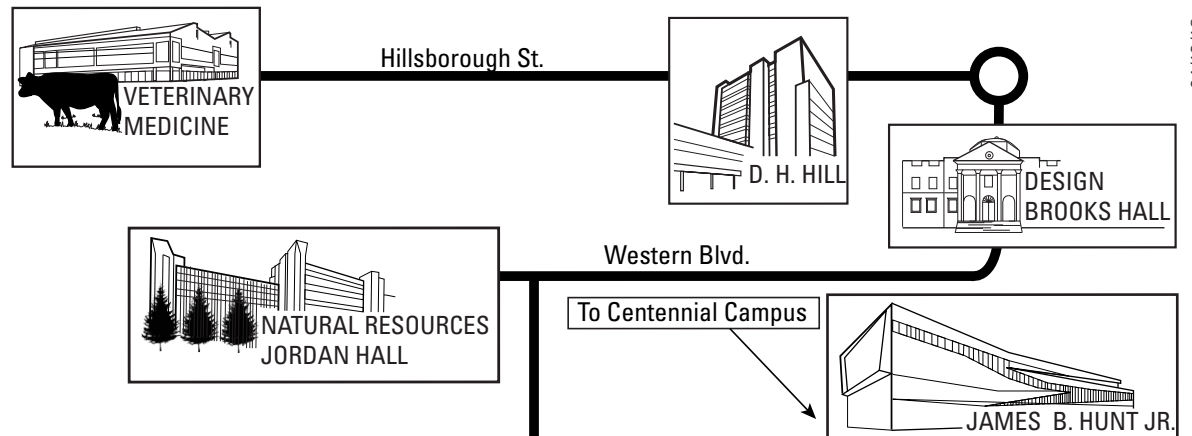

Veterinary Medicine Library

(919) 513-6218
 1060 William Moore Drive
 Campus Box 8401
 Raleigh, NC 27607-8401
www.lib.ncsu.edu/vetmed

www.lib.ncsu.edu/askus
 Chat whenever we're open!

Libraries Hours

Fall Session | **August 22, 2018 – December 31, 2018**